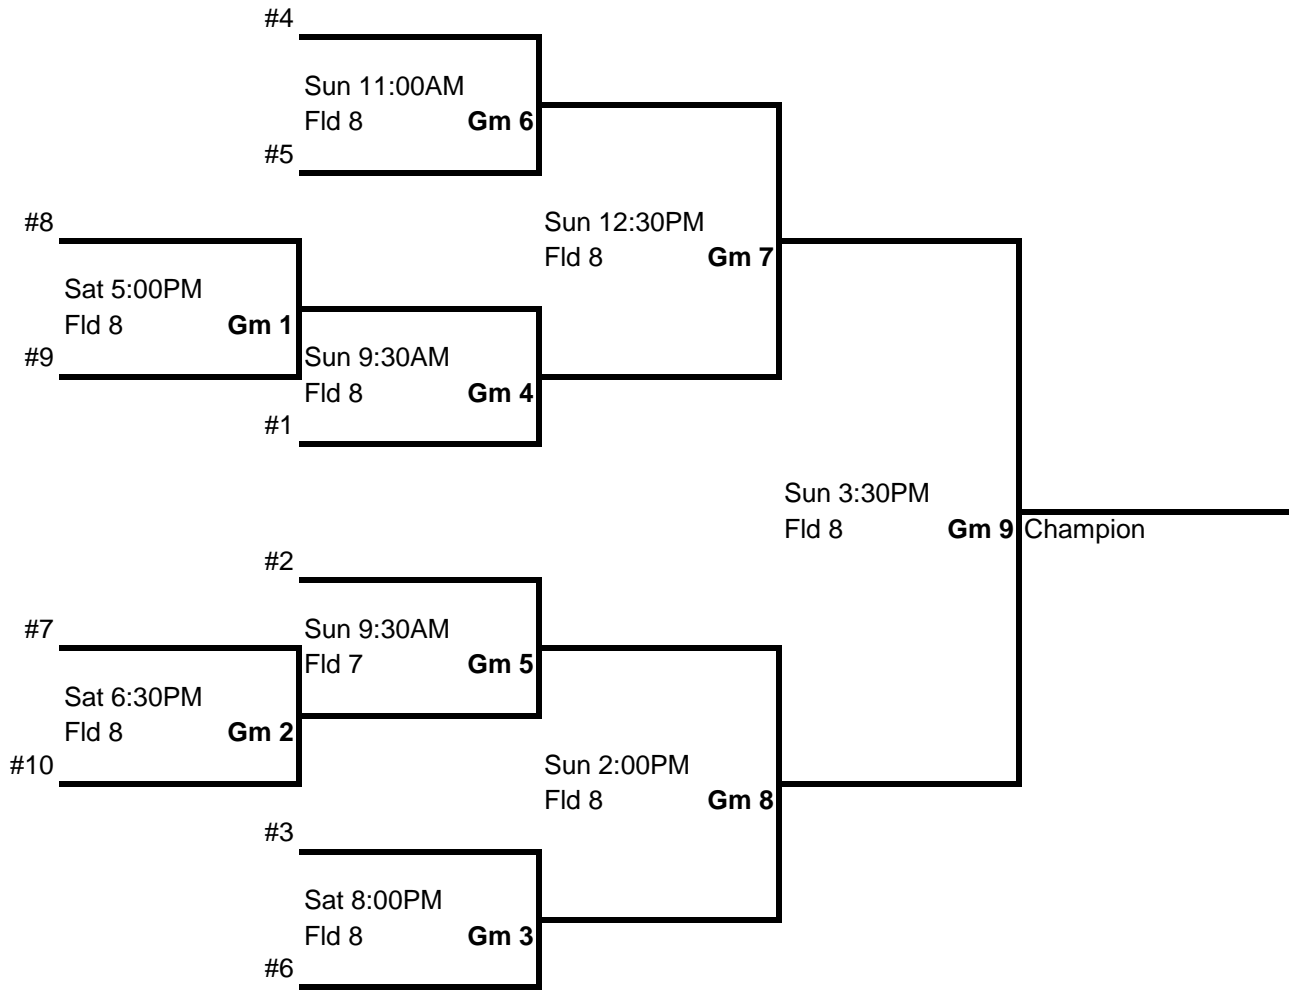

12U Silver Bracket