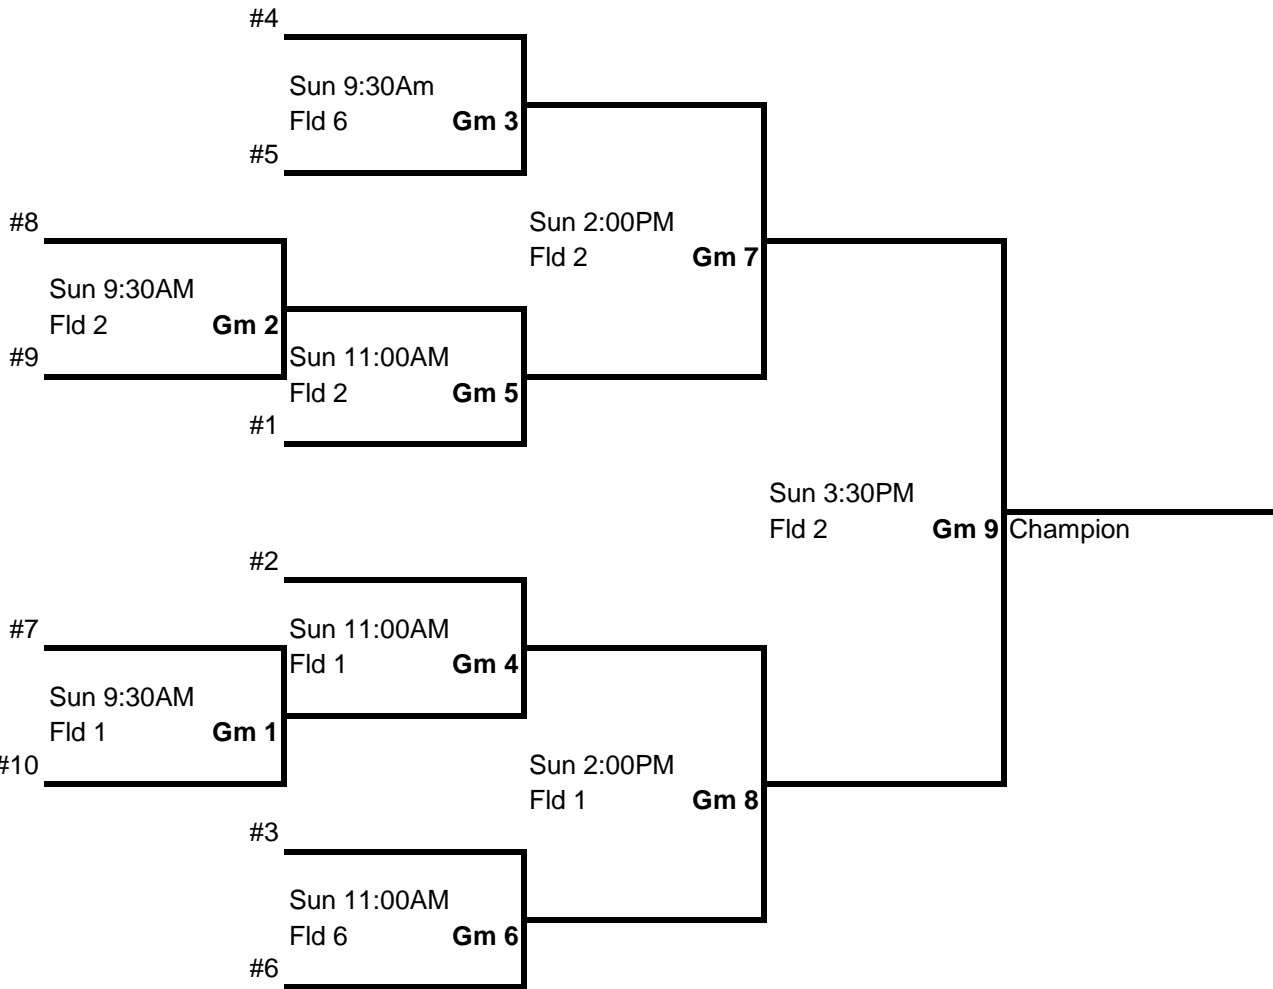

8U Silver Bracket