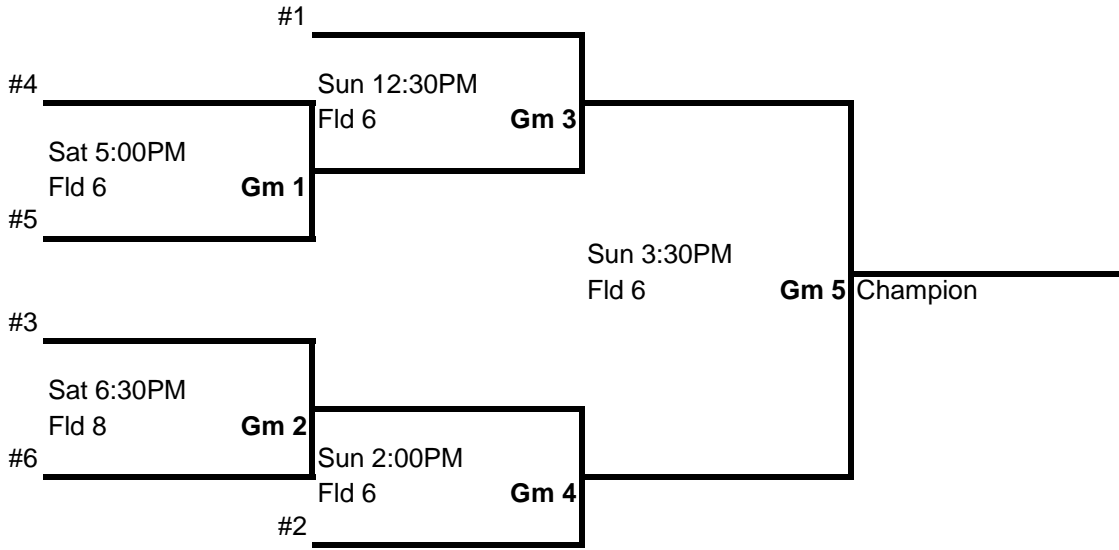

12U Gold Bracket