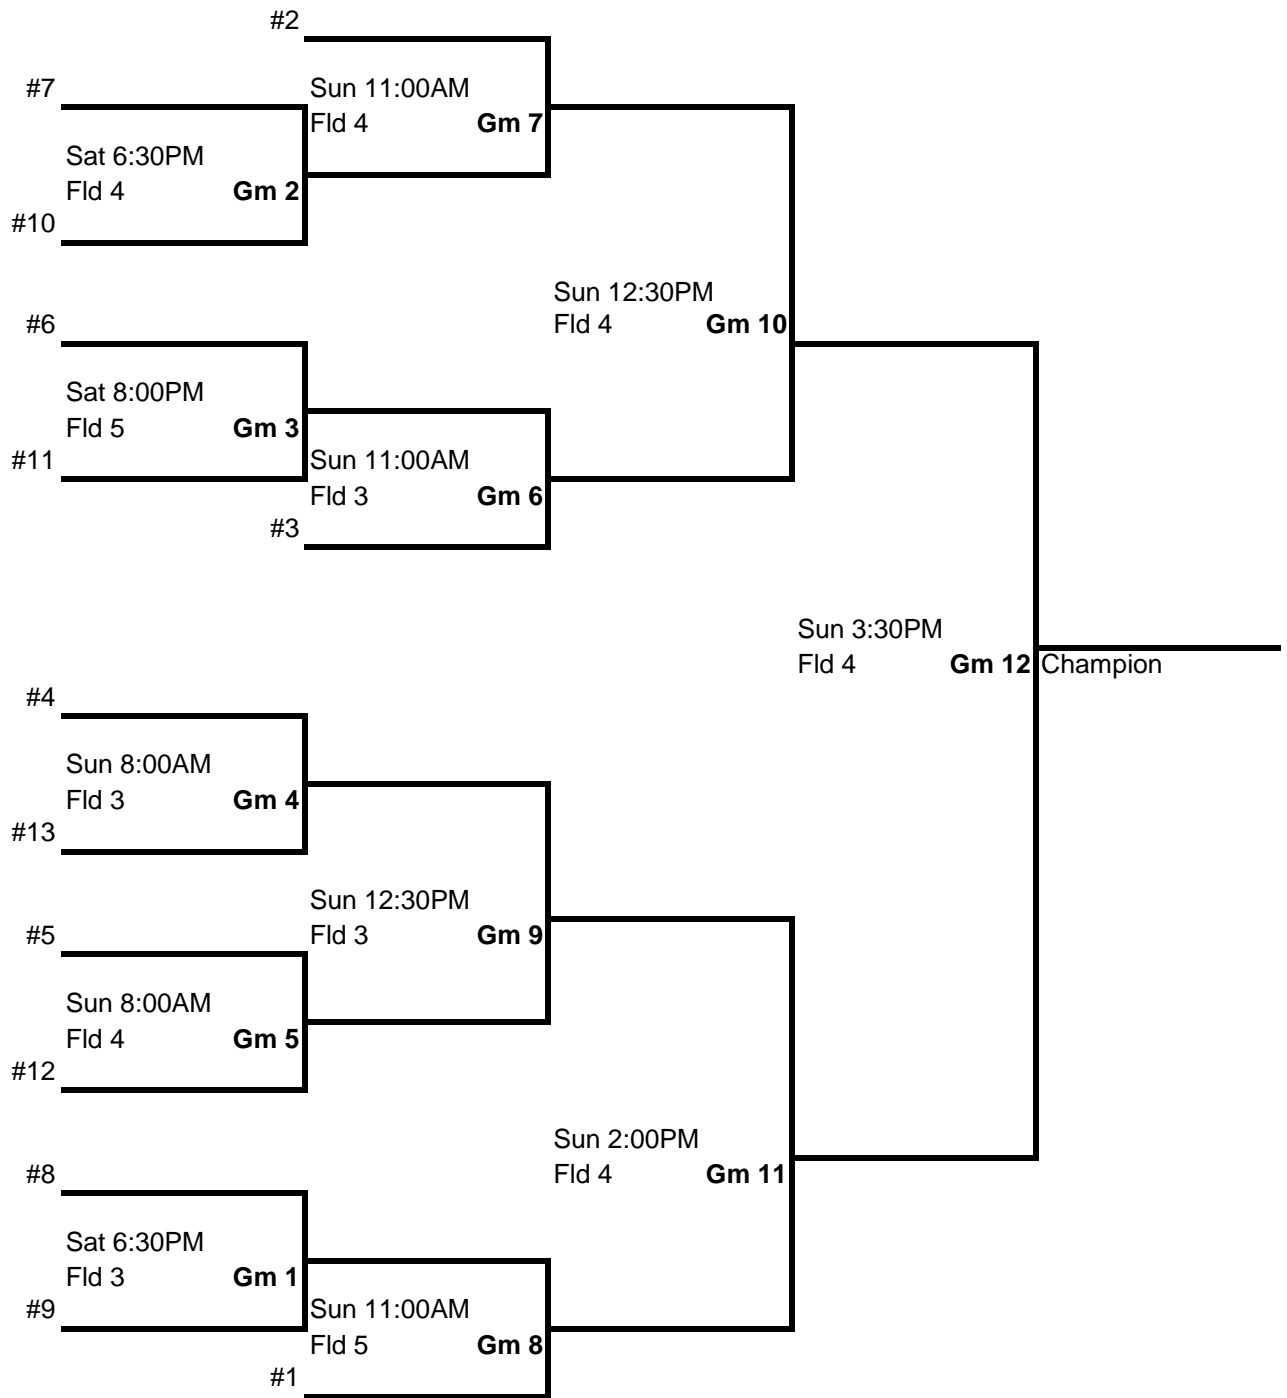

10U Silver Bracket