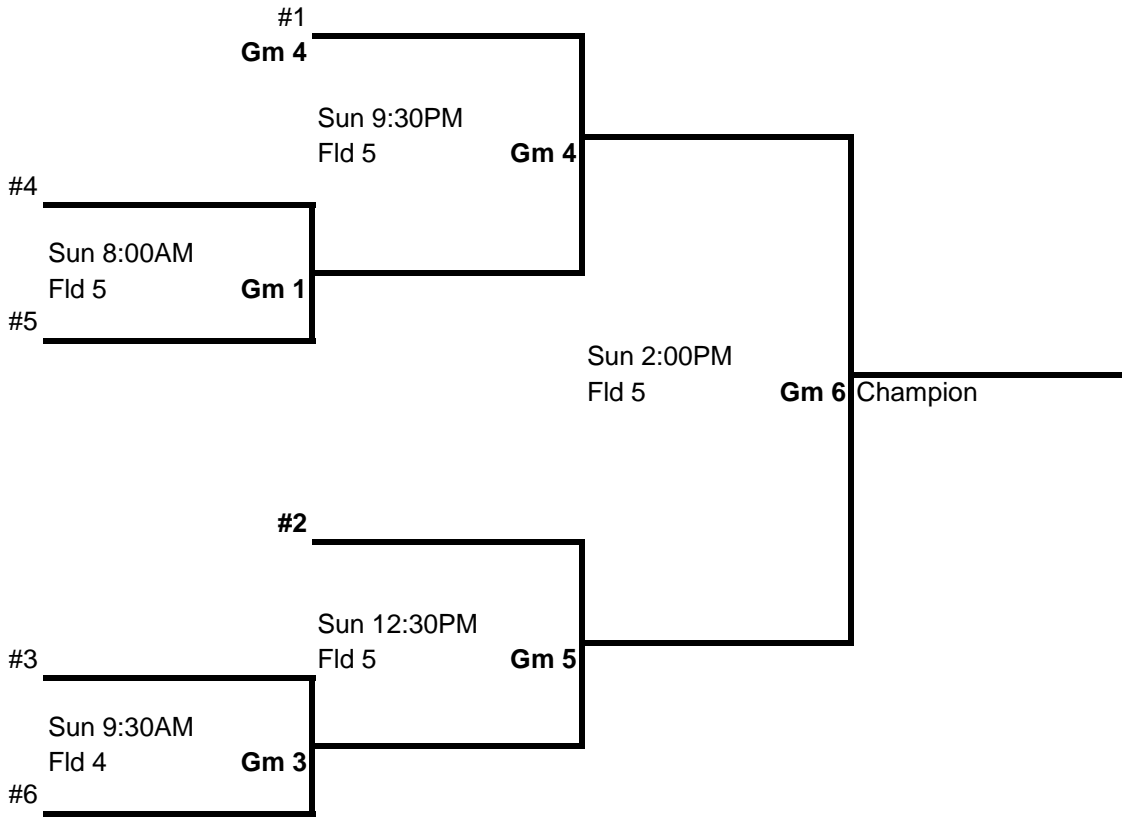

10U Gold Bracket