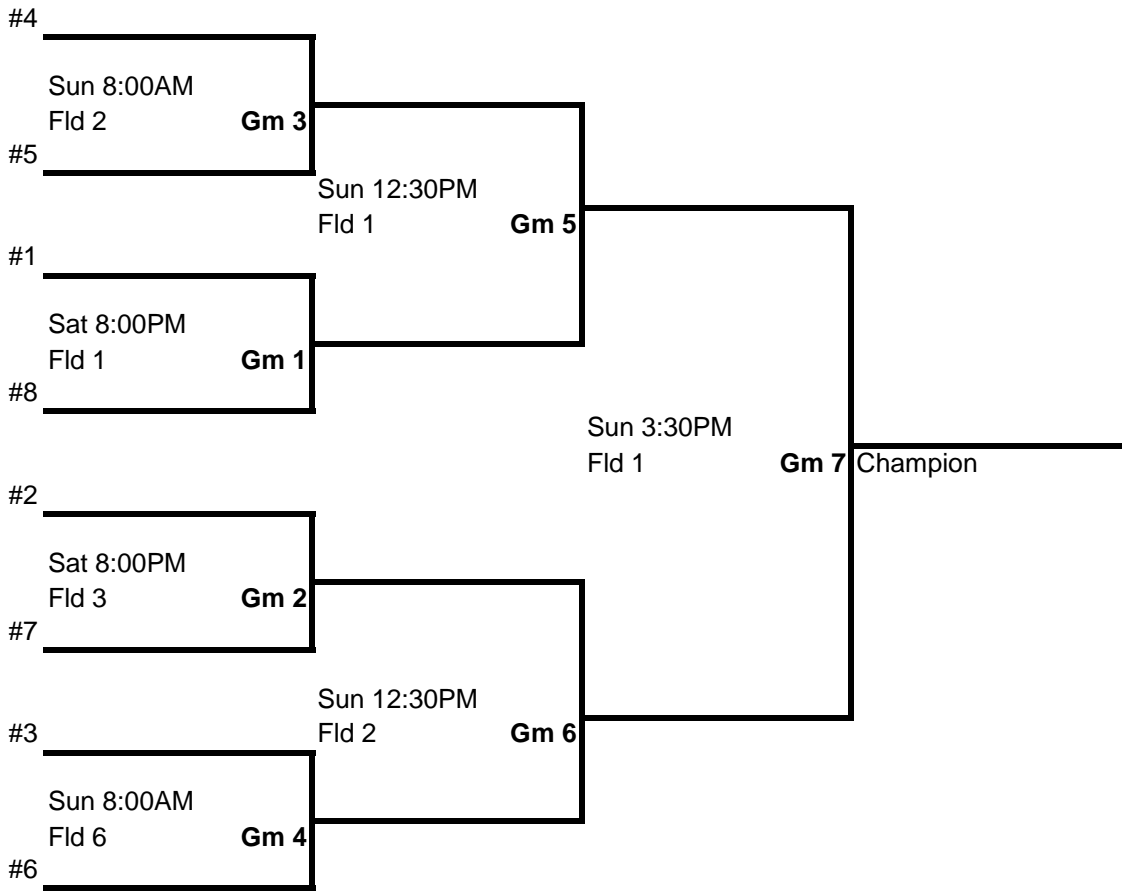

8U Gold Bracket